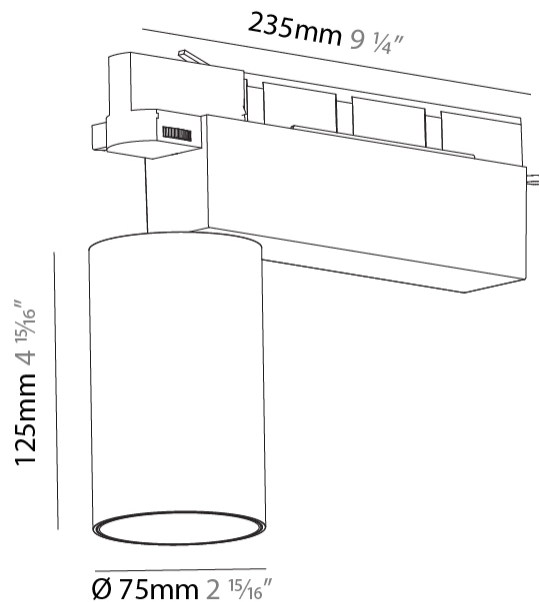

GENERAL

Series: Centriq
Subseries: Centriq 75
Brand: Prolicht
Division: Architectural
Mounting Type: Track
Mounting Location: Ceiling
Subcategory: Spots

PHYSICAL

Shape: Cylinder
Diameter (mm): 75
Diameter (in): 2 ¹⁵/₁₆
Length (mm): 235
Length (in): 9 ¹/₄
Height (mm): 182
Height (in): 7 ³/₁₆
Light Distribution: Adjustable / Direct
Weight (kg): 1.099
Weight (lbs): 2.42
Installation Requirement: Track or profile system
Fixture Finish: SSR / BKV / CWI / CRY / HAB / UFT / ITA / RUA / FTG / MYG / LOD / PUS / FRO / FUP / KIA / POP / BLS / SPG / MEY / GOH / GUM / CHC / COM / ABZ / JAG / OBR / MOS / ROR
Fixture Material: Aluminum Die Cast

ELECTRICAL

Lamp Type: LED (Zhaga Standard)
Input Wattage (W): 26
Total Output Wattage (W): 23.6
Dimming: Tri-Mode (Non-Dimming and Phase Dimming (120Vac only) and 0-10V Dimming)
Driver Included: Yes
Driver Location: Integrated
Driver Type: Constant Current - Universal
Driver Class: Class 2
Input Voltage (V): 120 - 277
Constant Current (MA): 700

LED

Number of LEDs: 1
Color Temperature (°K): 2700 / 3000 / 3500 / 4000
Max. Delivered Lumen (lm): 1968 / 2097 / 2160 / 2204
Nominal Lumen (lm): 3113 / 3317 / 3416 / 3486
CRI: >90 CRI
Lamp Life (hrs): 50000
Upon Request: Special Color Temperature Special Led

OPTICAL

Reflector: 20 / 25 / 40
Adjustability: Rotational 340°; Tilt 90°
Upon Request: Special Beam Angles

RATINGS AND CERTIFICATIONS

Certified By: Certified for North American Standards
IP rating: IP20